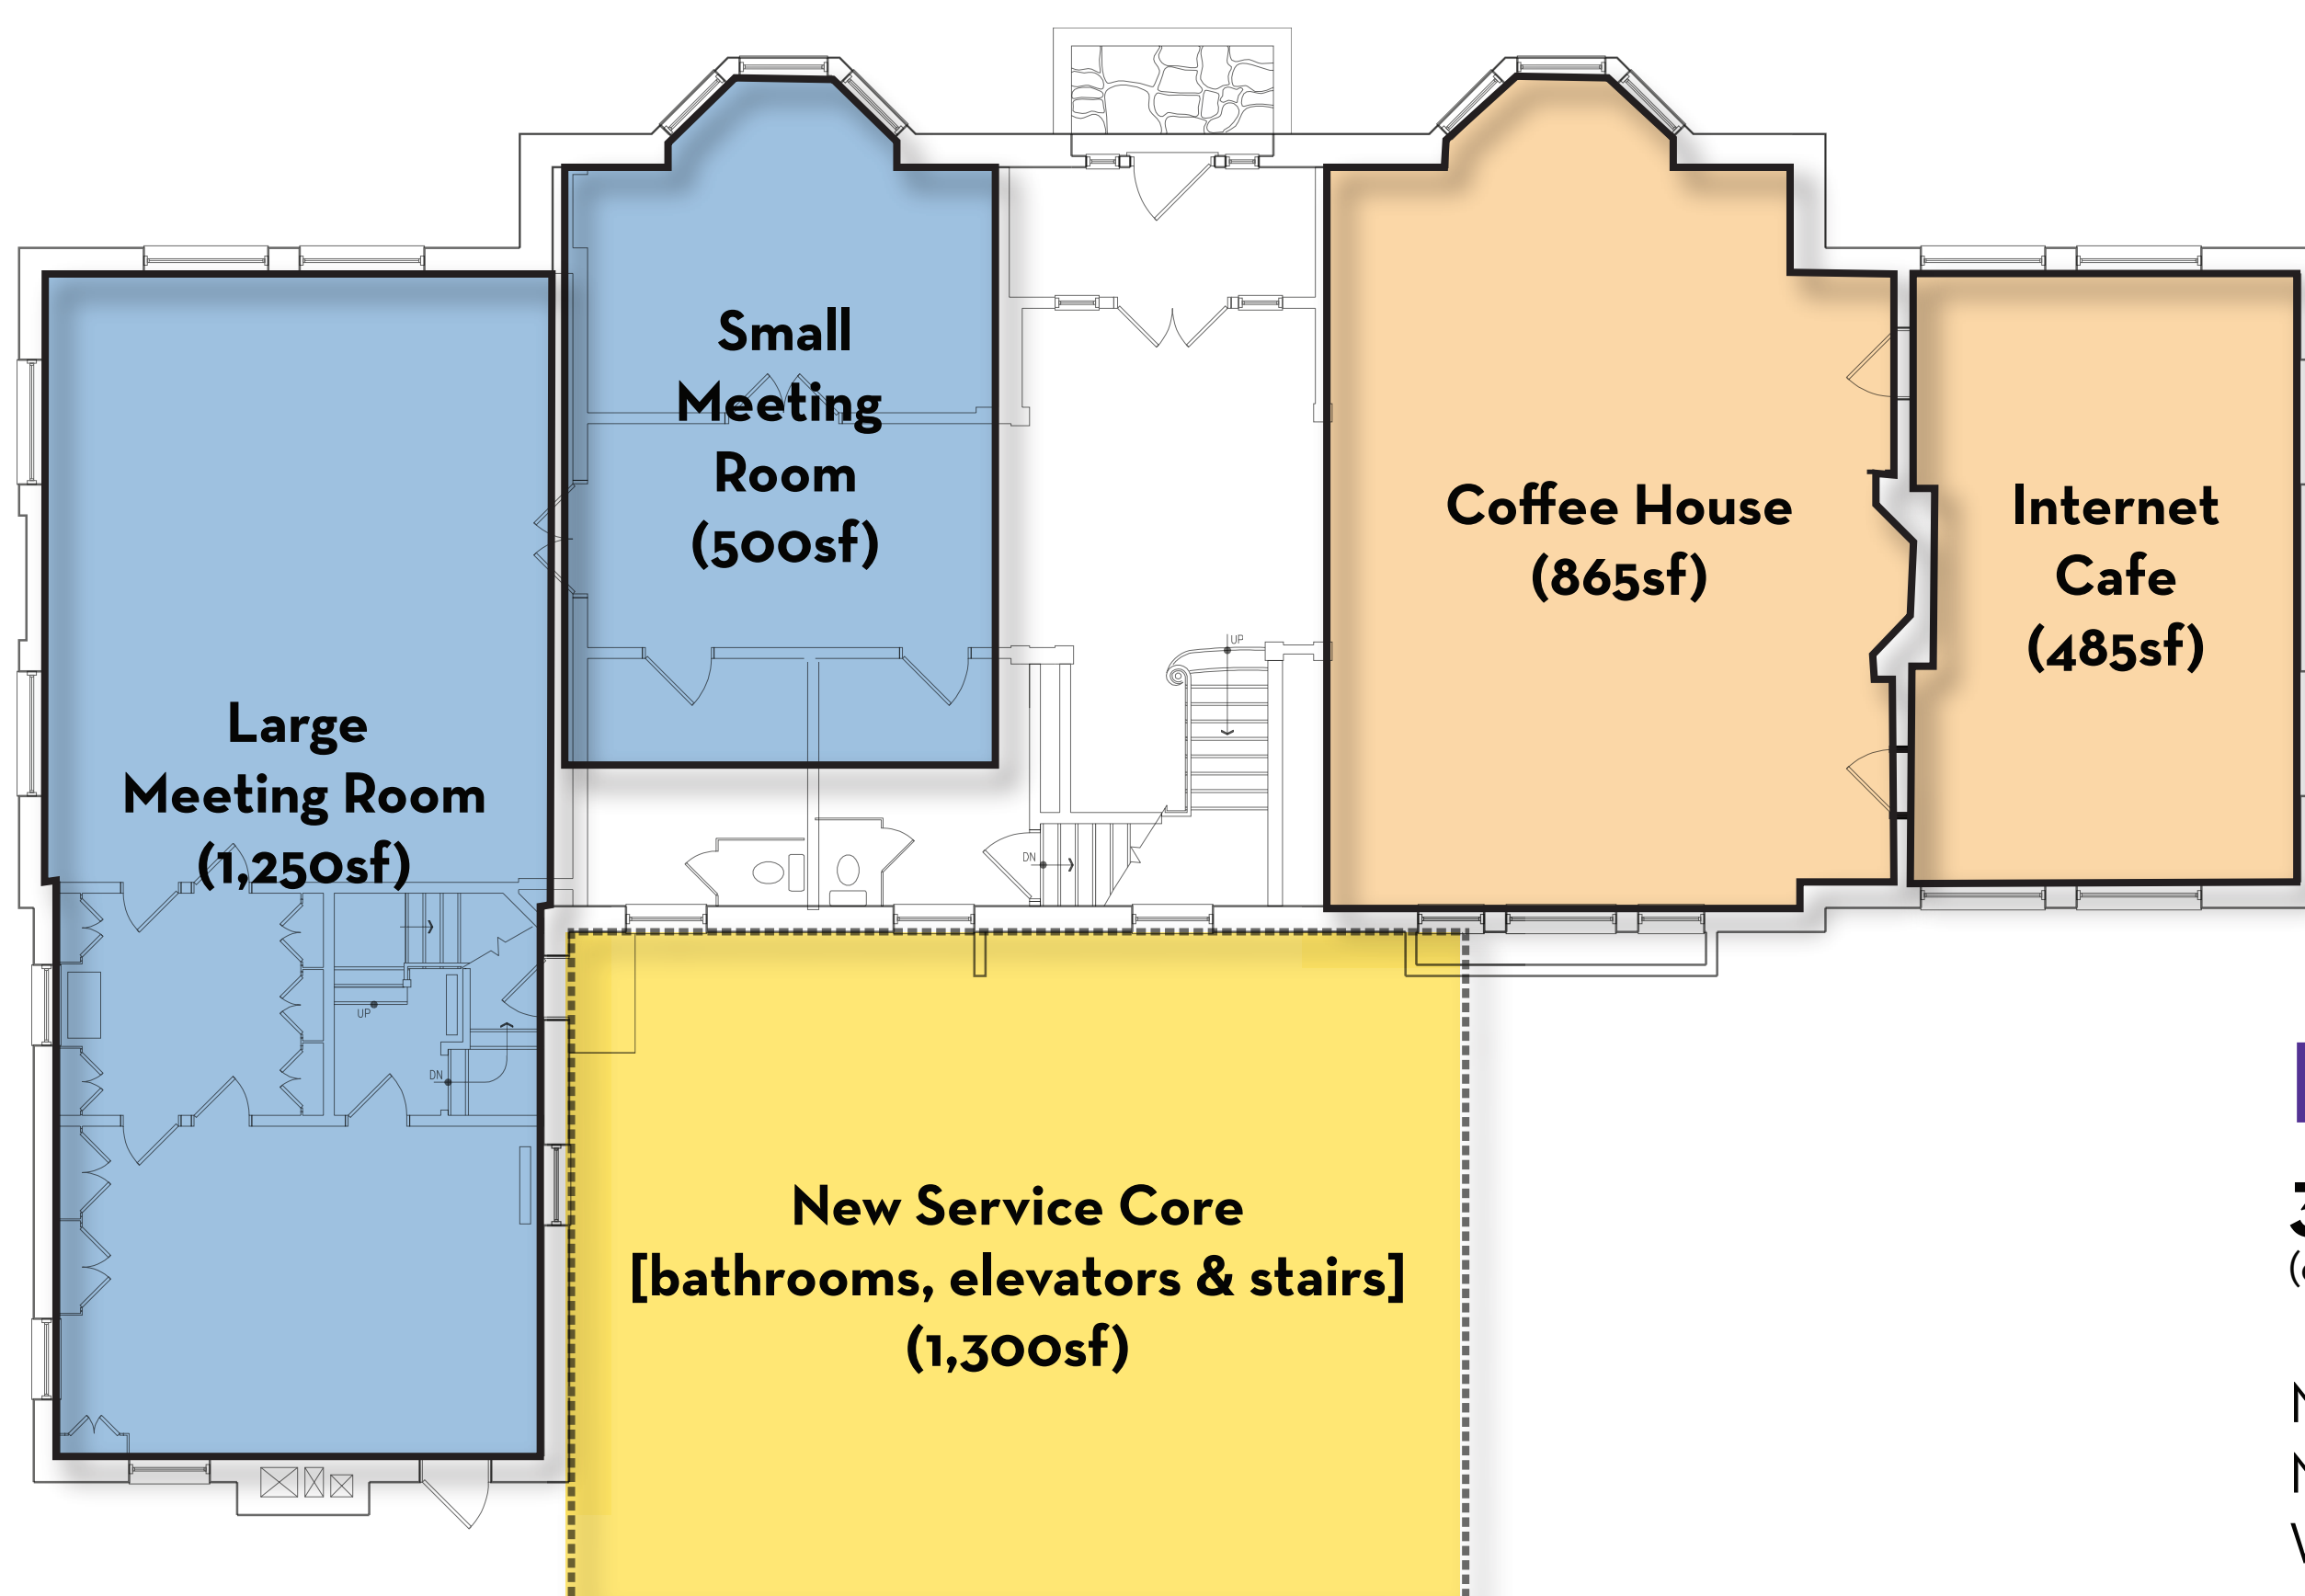

Upper Level
1,700 nsf
(excluding core)

Second Level
3,300 nsf
(excluding core)

Entry Level
3,100 nsf
(excluding core)

Missing:
Medium Meeting Room
Womyn's Center (in Beinecke?)