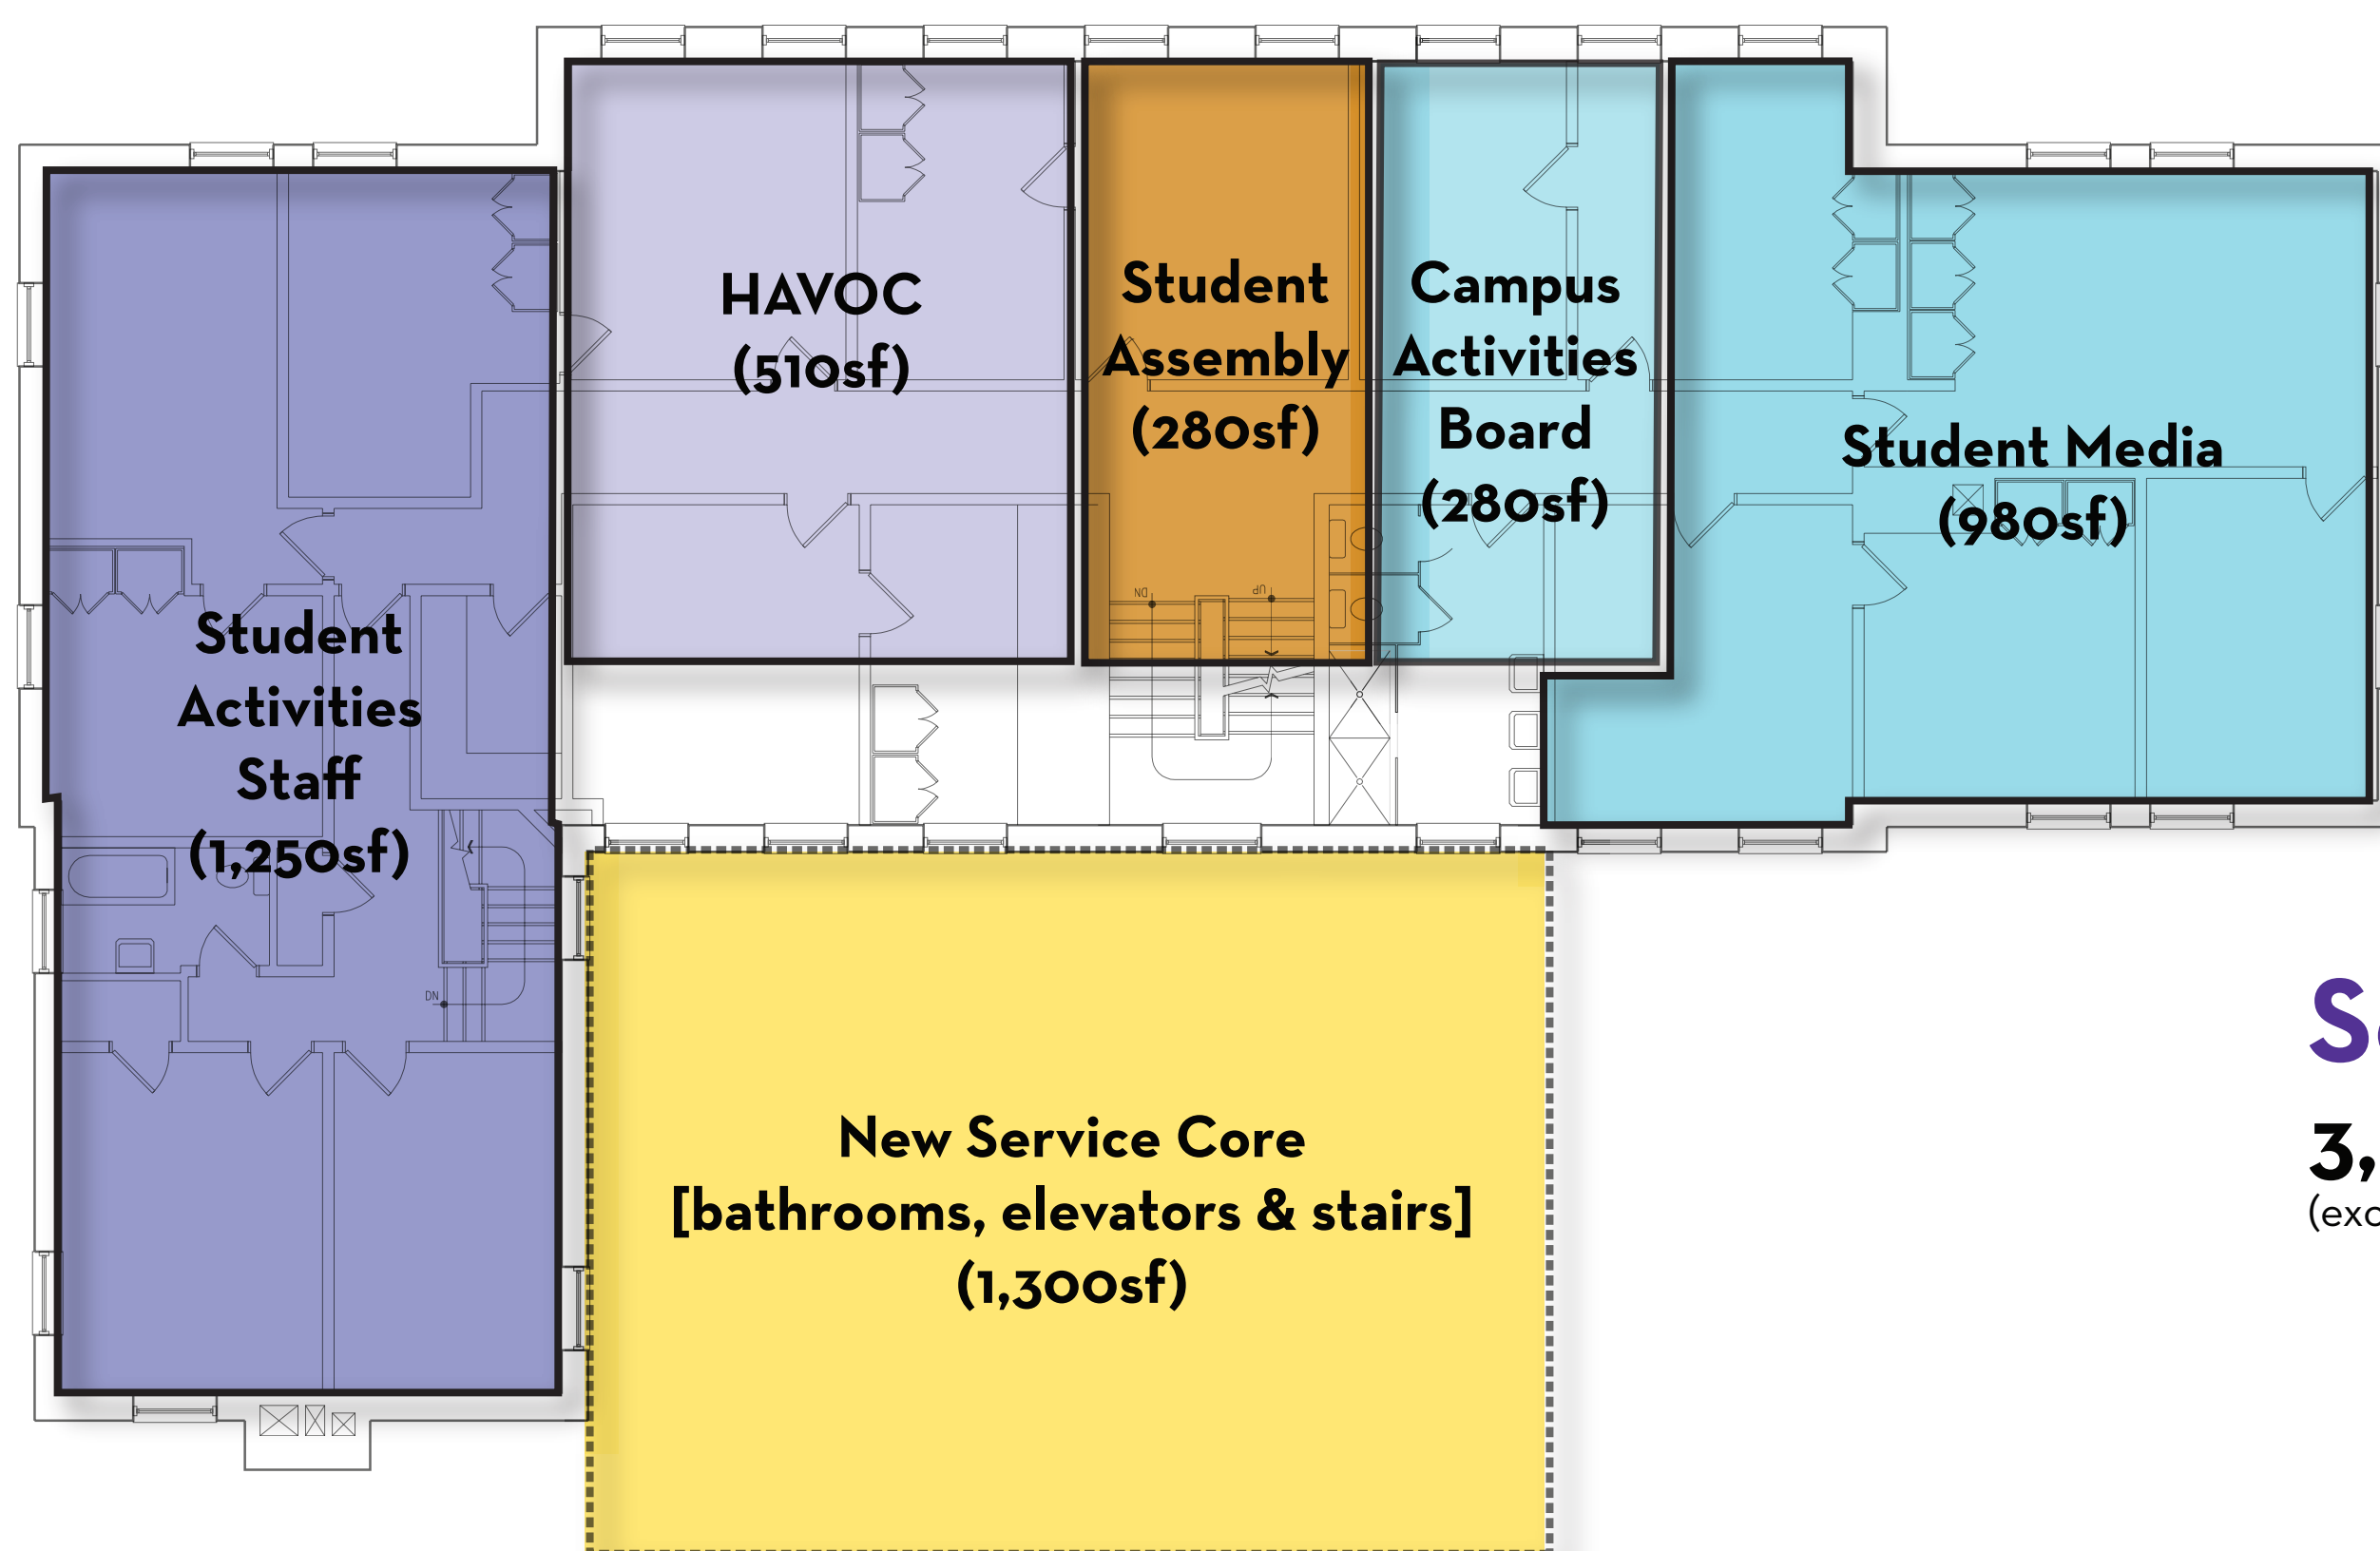

Upper Level
1,700 nsf
(excluding core)

Second Level
3,300 nsf
(excluding core)

Entry Level
3,100 nsf
(excluding core)

Missing:
Medium Meeting Room
Womyn's Center (in Beinecke?)